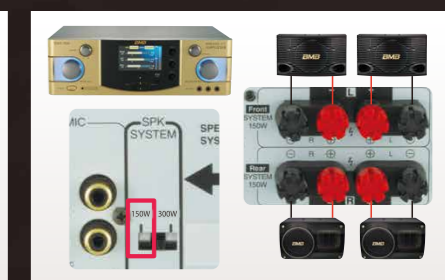

DAS SERIES

High-Tech and High Quality Karaoke Digital Amplifier with Large LCD Panel

This model has a large multi-purpose color LCD panel.

The latest digital amplifier IC made it possible to make the amplifier smaller and lighter.

The user can switch between 300W x 2ch and 150W x 4ch. (DAS-300)

● 10 bands Equalizer

● 6 types Echo

● Screen Saver

● LCD Setting

● Power Amp Mode

● Mute

DAS-300 [SE]

DAS-150 [SE]

RMS-300

Max Output Power	300W×2CH (8Ω, EIAJ) :2 speakers system 150W×4CH (8Ω, EIAJ) :4 speakers system	150W×2CH (8Ω, EIAJ)
Main Pitch Degree	13degrees ±3.0DSP	13degrees ±3.0DSP
Audio Input	3 systems (KARAOKE, AUX1, AUX2)	3 systems (KARAOKE, AUX1, AUX2)
Video Input	3 systems (KARAOKE, AUX1, AUX2)	3 systems (KARAOKE, AUX1, AUX2)
Mic Input	5 systems:front 3,rear 2	5 systems:front 3,rear 2
Echo	Preset 6 Echoes	Preset 6 Echo
Sound Effect	Preset 6 Sound Effects	Preset 6 Sound Effects
Equalizer	10 bands (Music, Mic)	10 bands (Music, Mic)
LCD Display	480×272 dots TFT Color LCD	480×272 dots TFT Color LCD
AC Input	AC110V~120V (50/60 Hz) :DAS-300 (SE) -100 AC220V~240V (50/60 Hz) :DAS-300 (SE) -200	AC110V~120V (50/60 Hz) :DAS-150 (SE) -100 AC220V~240V (50/60 Hz) :DAS-150 (SE) -200
Dimensions (mm)	420 (W) × 135 (H) × 335 (D)	420 (W) × 135 (H) × 335 (D)
Weight	12.5kg	10.5kg

● How to connect (300W×2CH Mode)

● How to connect (150W×4CH Mode)