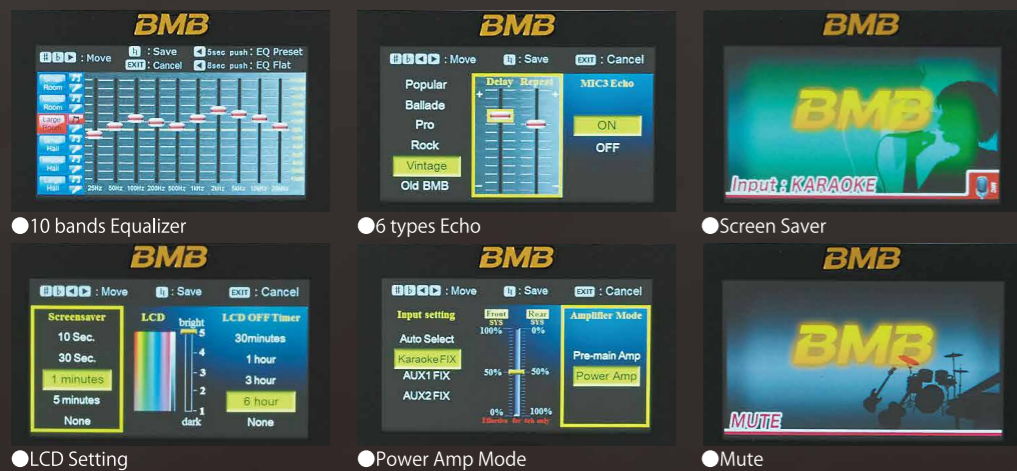

DAS SERIES

High-Tech and High Quality Karaoke Digital Amplifier with Large LCD Panel

This model has a large multi-purpose color LCD panel.

The latest digital amplifier IC made it possible to make the amplifier smaller and lighter.

The user can switch between 300W x 2ch and 150W x 4ch. (DAS-300)

● 10 bands Equalizer

● 6 types Echo

● Screen Saver

● LCD Setting

● Power Amp Mode

● Mute

DAS-300 [SE]

DAS-150 [SE]

RMS-300

Max Output Power	300W×2CH (8Ω, EIAJ) :2 speakers system 150W×4CH (8Ω, EIAJ) :4 speakers system	150W×2CH (8Ω, EIAJ)
Main Pitch Degree	13degrees ±3.0DSP	13degrees ±3.0DSP
Audio Input	3 systems (KARAOKE, AUX1, AUX2)	3 systems (KARAOKE, AUX1, AUX2)
Video Input	3 systems (KARAOKE, AUX1, AUX2)	3 systems (KARAOKE, AUX1, AUX2)
Mic Input	5 systems:front 3,rear 2	5 systems:front 3,rear 2
Echo	Preset 6 Echoes	Preset 6 Echo
Sound Effect	Preset 6 Sound Effects	Preset 6 Sound Effects
Equalizer	10 bands (Music, Mic)	10 bands (Music, Mic)
LCD Display	480×272 dots TFT Color LCD	480×272 dots TFT Color LCD
AC Input	AC110V~120V (50/60 Hz) :DAS-300 (SE) -100 AC220V~240V (50/60 Hz) :DAS-300 (SE) -200	AC110V~120V (50/60 Hz) :DAS-150 (SE) -100 AC220V~240V (50/60 Hz) :DAS-150 (SE) -200
Dimensions (mm)	420 (W) × 135 (H) × 335 (D)	420 (W) × 135 (H) × 335 (D)
Weight	12.5kg	10.5kg

● How to connect (300W×2CH Mode)

● How to connect (150W×4CH Mode)