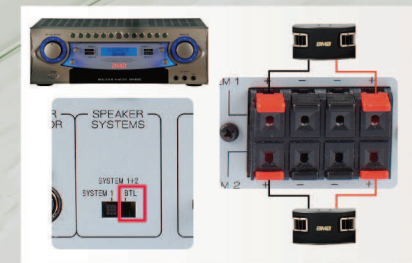

Improved consolidation ratio reduced the number of parts.

Consequently, noise and the influence of background noise have been cut down dramatically.

The use of BTL connection enables the amplifier to be used as a high power amplifier (BTL Power: 360W x 2ch).

- 1. Long seller, BMB standard Karaoke amplifier.
- 2. Switch 4ch / 2ch connection.

(Included)

DAR-800II [SE]

Max Output Power	150W x 4CH (8Ω, EIAJ) : 4 speakers system 360W x 2CH (8Ω, EIAJ) : 2 speakers system
Main Pitch Degree	13degrees ± 3.0DSP
Audio Input	5 systems (KARAOKE, DVD, AUX, BGM, TAPE)
Video Input	3 systems (KARAOKE, DVD, CAMERA)
Mic Input	5 systems : front 3, rear 2
Sound Change	ON / OFF (TACT-SW)
Sound Effects	11 modes
Feedback Reduce	ON / OFF (TACT-SW)
AC Input	230V ~ 240V
Dimensions (mm)	420(W) x 142(H) x 396(D)
Weight	17.1kg

How to connect (150Wx4CH Mode)

How to connect (360Wx2CH Mode (BTL Mode))