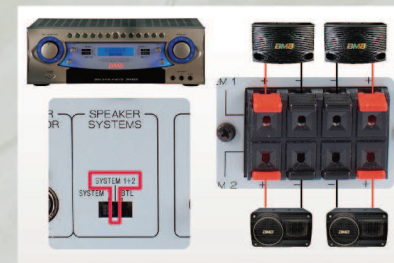

DAR SERIES

Surpassing expectations for nearly 10 years.
The absolute best 4ch digital Karaoke amplifier.

The amplifier uses an exclusive device to get 95% or higher efficiency of power conversion to reduce heat generation.

Improved consolidation ratio reduced the number of parts.

Consequently, noise and the influence of background noise have been cut down dramatically.

The use of BTL connection enables the amplifier to be used as a high power amplifier (BTL Power: 360W x 2ch).

- 1. Long seller, BMB standard Karaoke amplifier.
- 2. Switch 4ch / 2ch connection.

(Included)

DAR-800II [SE]

Max Output Power	150W x 4CH (8Ω, EIAJ) : 4 speakers system 360W x 2CH (8Ω, EIAJ) : 2 speakers system
Main Pitch Degree	13degrees ± 3.0DSP
Audio Input	5 systems (KARAOKE, DVD, AUX, BGM, TAPE)
Video Input	3 systems (KARAOKE, DVD, CAMERA)
Mic Input	5 systems : front 3, rear 2
Sound Change	ON / OFF (TACT-SW)
Sound Effects	11 modes
Feedback Reduce	ON / OFF (TACT-SW)
AC Input	230V ~ 240V
Dimensions (mm)	420(W) x 142(H) x 396(D)
Weight	17.1kg