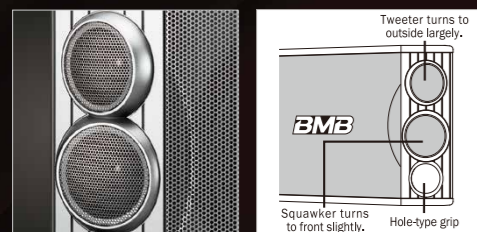

● Angle-adjustable squawker