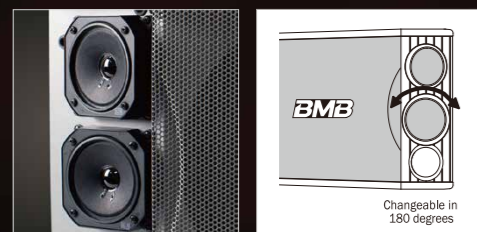

CSX-1000 [12"]

System	3 Ways 5 Speakers
Woofer Unit	30cm Paper Cone Type×1 unit
Squawker Unit	8cm Paper Cone Type×2units
Tweeter Unit	8cm Paper Cone Type×2units
Max Input Power	700W
Rating Input Power	300W
Dimensions (mm)	568 (W) × 350 (H) × 336 (D)
Weight	18.5kg per piece
Impedance	8Ω

CSX-850 [10"]

System	3 Ways 5 Speakers
Woofer Unit	25cm Paper Cone Type×1 unit
Squawker Unit	8cm Paper Cone Type×2units
Tweeter Unit	8cm Paper Cone Type×2units
Max Input Power	500W
Rating Input Power	250W
Dimensions (mm)	520 (W) × 298 (H) × 284 (D)
Weight	12.3kg per piece
Impedance	8Ω

CSX-580 [8"]

System	3 Ways 3 Speakers
Woofer Unit	20cm Paper Cone Type×1 unit
Squawker Unit	8cm Paper Cone Type×1unit
Tweeter Unit	8cm Paper Cone Type×1unit
Max Input Power	400W
Rating Input Power	200W
Dimensions (mm)	464 (W) × 268 (H) × 257 (D)
Weight	9.0kg per piece
Impedance	8Ω